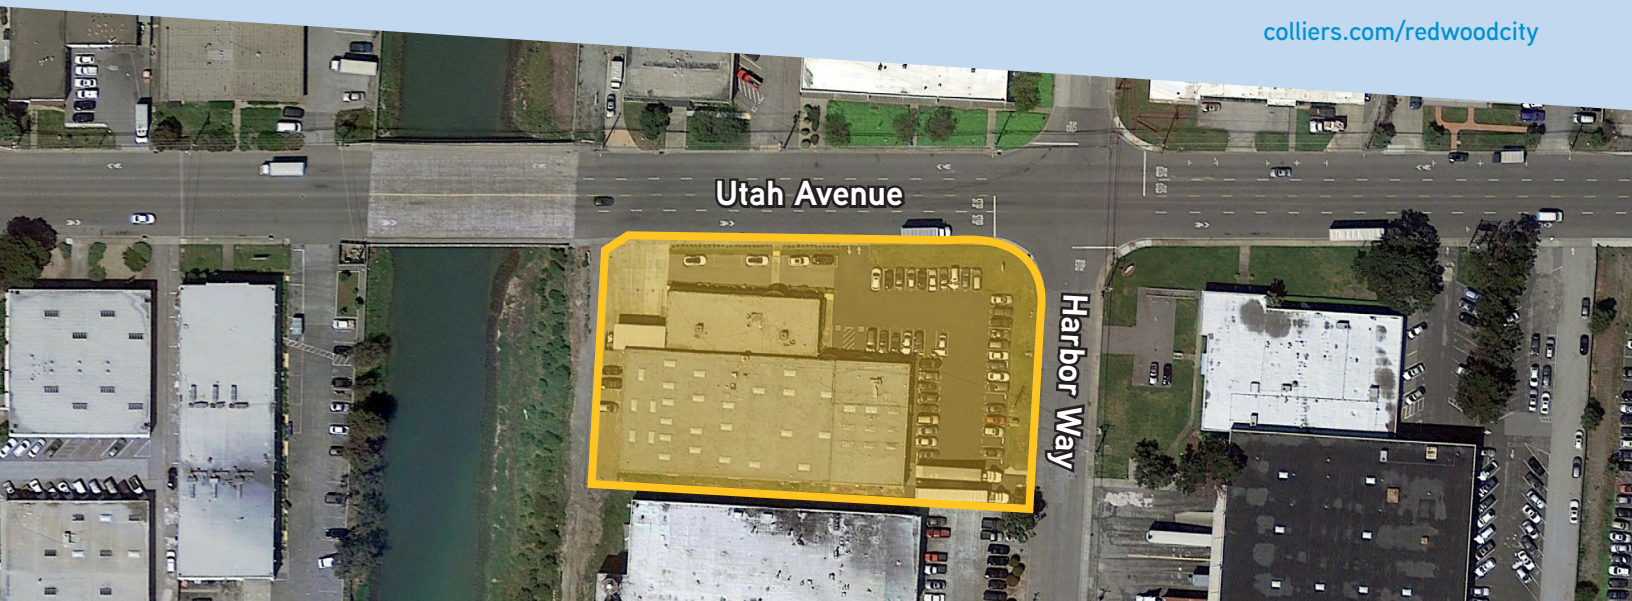

colliers.com/redwoodcity